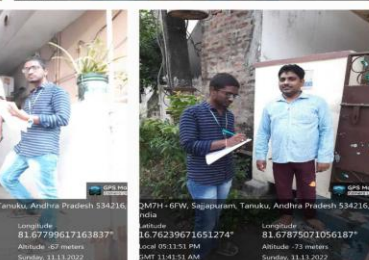

Department of Computer Science and Technology

Team-3

| Sl.No | Roll.No | Student Name | Name of the Guide | Project Title |
|-------|------------|---------------------------------|---------------------|--------------------------|
| 1. | 21A81A0630 | Kommina Krishna Sai Pavan | Mr. K Praveen Kumar | Survey on Indian Farmers |
| 2. | 21A81A0631 | Kothuri Anusha | | |
| 3. | 21A81A0632 | Kotichukkala Sravani | | |
| 4. | 21A81A0633 | Kunchanapalli Srinivas | | |
| 5. | 21A81A0634 | Lakkakula Tarak Sri Chandrahas | | |
| 6. | 21A81A0635 | Mallareddy Bhagya Naga Priyanka | | |
| 7. | 21A81A0636 | Machaganti Amulya | | |
| 8. | 21A81A0637 | Maddukuri Sowmya | | |
| 9. | 21A81A0638 | Manukonda Satish | | |
| 10. | 21A81A0639 | Marisetti Rupa Satya Sri | | |
| 11. | 21A81A0640 | Meesala Tejaswini | | |
| 12. | 21A81A0641 | Menedi Vijay Kumar | | |
| 13. | 21A81A0642 | Mindaguditi Charmika | | |
| 14. | 21A81A0643 | Miriyalala Anand Kumar | | |