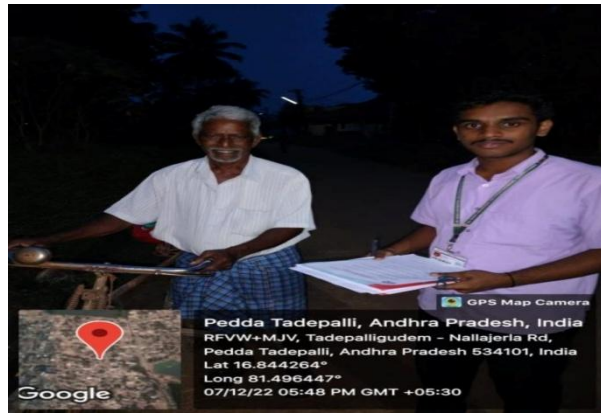

SRI VASAVI ENGINEERING COLLEGE(Autonomous)

(Sponsored by Sri Vasavi Educational Society; Regd.No:898/2000)

Accredited by **NAAC** with 'A' Grade

Approved by AICTE, New Delhi and Permanently Affiliated to JNTUK, Kakinada
Pedatadepalli, TADEPALLIGUDEM – 534 101, W.G. Dist, (A.P.)

Department of Computer Science and Technology

Team-2

Sl.No	Roll.No	Student Name	Name of the Guide	Project Title
1.	21A81A0616	Gonnuri Lalitha Sai Jayamani	Ms. G Nagavallika	Solid Waste Hauling
2.	21A81A0617	Gorripati Nihar Babu		
3.	21A81A0618	Gunji Uma Maheswararao		
4.	21A81A0619	Gurajala Kiranmayi		
5.	21A81A0620	Jagatha Rajesh		
6.	21A81A0621	Jayavarapu Mohana Mani Vyshnavi		
7.	21A81A0622	Kakaraparthi Govinda Sai		
8.	21A81A0623	Kakileti Sai Prasanth		
9.	21A81A0624	Kanamarlapudi Midhun Sri Sai		
10.	21A81A0625	Kancharla Vasavi		
11.	21A81A0626	Karri Lakshmi Harika		
12.	21A81A0627	Kasse Vamsi Krishna		
13.	21A81A0628	Kodi Sravya		
14.	21A81A0629	Kommanapeddi V S D Abhiram