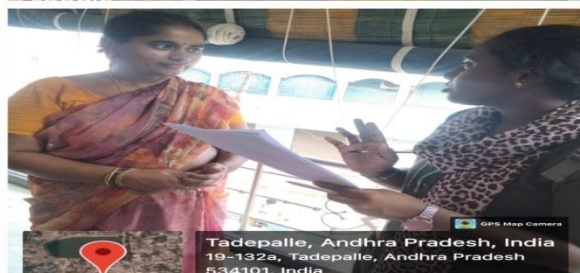

SRI VASAVI ENGINEERING COLLEGE(Autonomous)

(Sponsored by Sri Vasavi Educational Society; Regd.No:898/2000)

Accredited by **NAAC** with 'A' Grade

Approved by AICTE, New Delhi and Permanently Affiliated to JNTUK, Kakinada
Pedatadepalli, TADEPALLIGUDEM – 534 101, W.G. Dist, (A.P.)

Department of Computer Science and Technology

Team-2

Sl.No	Roll.No	Student Name	Name of the Guide	Project Title
1.	21A81A0616	Gonnuri Lalitha Sai Jayamani	Ms. G Nagavallika	Solid Waste Hauling
2.	21A81A0617	Gorripati Nihar Babu		
3.	21A81A0618	Gunji Uma Maheswararao		
4.	21A81A0619	Gurajala Kiranmayi		
5.	21A81A0620	Jagatha Rajesh		
6.	21A81A0621	Jayavarapu Mohana Mani Vyshnavi		
7.	21A81A0622	Kakaraparthi Govinda Sai		
8.	21A81A0623	Kakileti Sai Prasanth		
9.	21A81A0624	Kanamarlapudi Midhun Sri Sai		
10.	21A81A0625	Kancharla Vasavi		
11.	21A81A0626	Karri Lakshmi Harika		
12.	21A81A0627	Kasse Vamsi Krishna		
13.	21A81A0628	Kodi Sravya		
14.	21A81A0629	Kommanapeddi V S D Abhiram